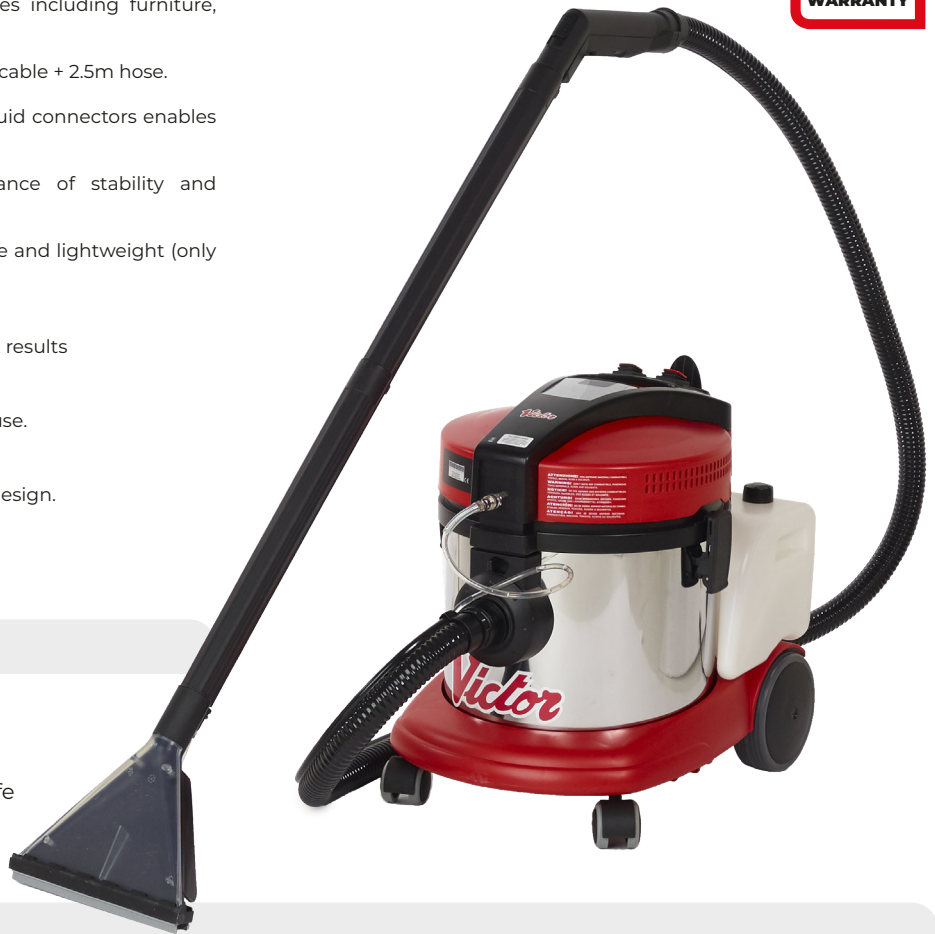

CX7 SPRAY EXTRACTOR

Carpet and upholstery cleaner

The CX7 spray extraction cleaner has been designed for vacuuming, washing and drying all types of carpets and textiles.

Suitable for a range of cleaning activities including furniture, upholstery and spot cleaning of carpets.

Extensive cleaning range due to 10 metre cable + 2.5m hose.

Easy to use with a removable tank and fluid connectors enables quick filling of solution

Robust wheels ensure maximum balance of stability and manoeuvrability

Easily portable due to central carry handle and lightweight (only 10KG)

✓ **Powerful 1250W Motor**
Ideal for high performance and consistent results

✓ **Simple, but built to last**
Designed to sustain years of demanding use.

✓ **Easy to Use**
Simple to use single switch and intuitive design.

Benefits

Suitable for all textiles and carpets
Robust steel housing ensures long life
Extensive 10m cleaning range