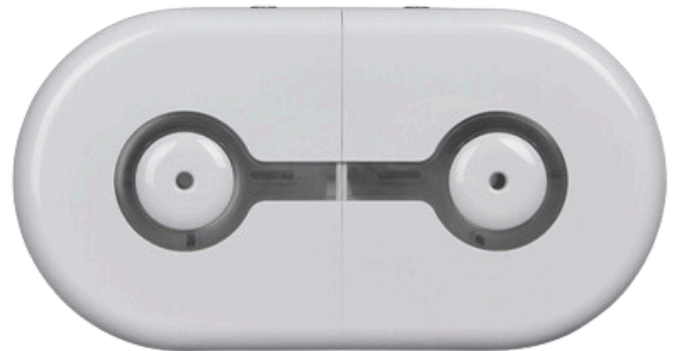

System 700 Dispenser

SKU: 06-154

- Robust, lockable design protects the roll and prevents paper pilferage
- Adjustable paper outlet allows highly flexible consumable choice
- Single-sheet dispensing reduces paper consumption and improves hygiene
- Twin roll system increases capacity and reduces refill times
- Transparent view window allows at-a-glance maintenance
- Dimensions: H 180 x W 340 x D 112mm

ENVIRONMENTAL BENEFITS

- Reduced wastage of tissue
- Compact design – optimising space in washrooms
- Toilet roll made from pure tissue – reduces toilet blockages

COMPATIBLE PRODUCTS

01-009 | System 700 Premium
Centrefeed Toilet Roll